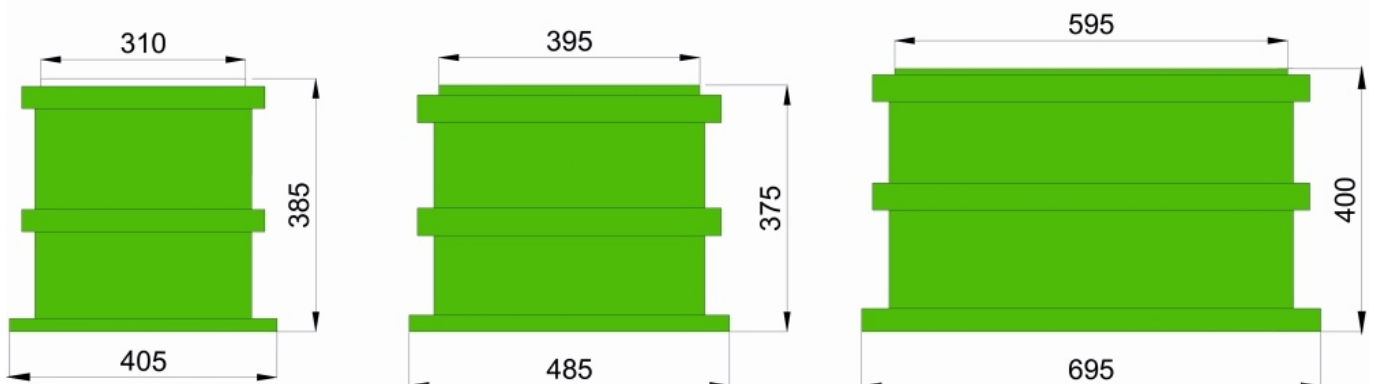

## Fixed extensions

We use fixed extensions at a fixed ground height relative to the cover or for extension when the extension riser is too short.

### Basic parameters

Index	Article
OD/0011	Fixed extension 315
OD/0012	Fixed extension 400
OD/0013	Fixed extension 600